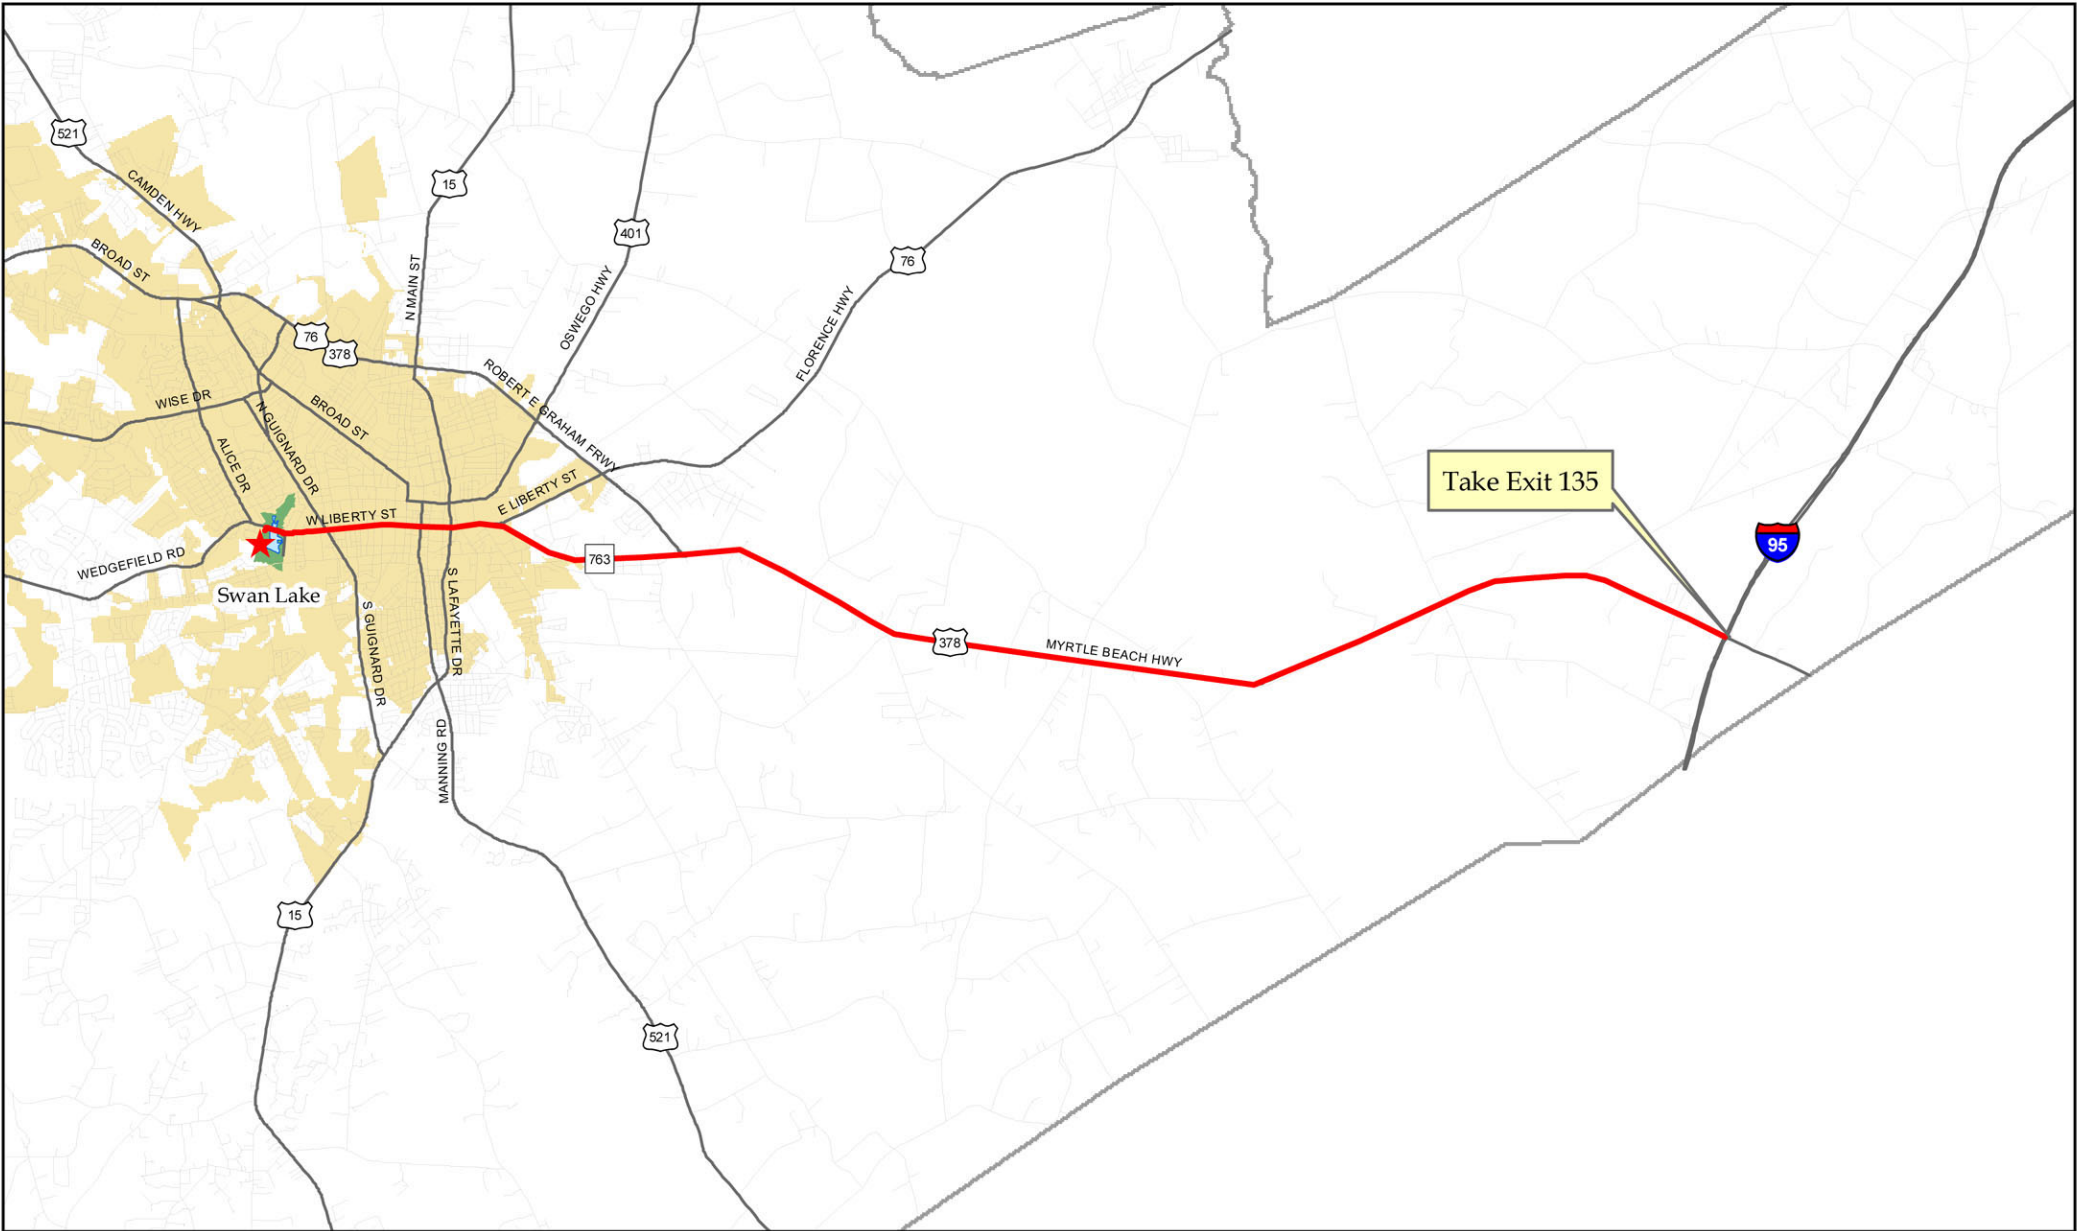

Directions from I-95 to Swan Lake

— I-95 to Swan Lake
Approximately 17 Miles